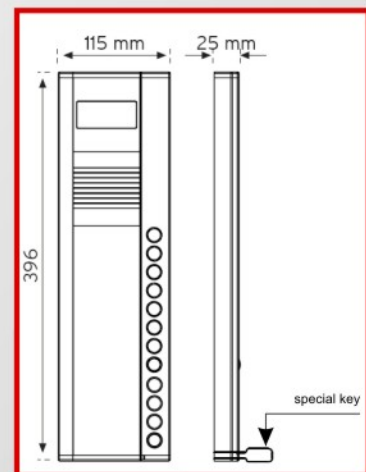

CEASEFIRE SECURITY VDP APARTMENT MODEL - ANALOGUE MODULE

Multi system button type color entrance door panel

Features

- Pinhole color camera
- 86° camera angle
- Camera view lighting
- Surface mounting
- Lighting button with LED
- ± 10° Adjustable camera angle
- Opens only with special key
- Ip44 protection standard
- CE Certified

They come with Doors Panel rain proof attachment

Specifications

Camera	Color
Operating Voltage	From Central
Door Open Button	Non existing
Light Timer Button	Non existing
Operating Temperature	-20°C / +40°C
TSE	Non existing
Standard Compliance	Non existing
CCTV	Non existing
Settings	Existing

Dimensions

Operating Voltage

From central unit

Camera

Color

Setting

62

Operating temperature