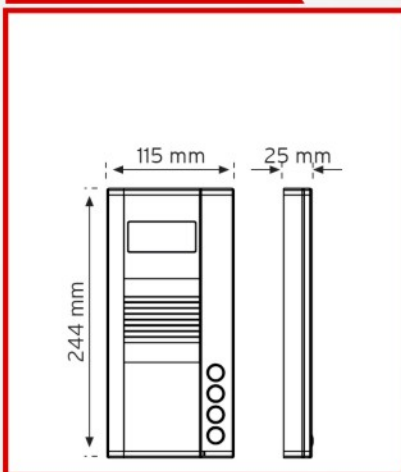

CEASEFIRE SECURITY VDP APARTMENT MODEL - ANALOGUE MODULE

Multi system button type color entrance door panel

Features

- Pinhole color camera
- 86° camera angle
- Camera view lighting
- Surface mounting
- Lighting button with LED
- ± 10° Adjustable camera angle
- Opens only with special key
- Ip44 protection standard
- CE Certified

Dimensions

Operating Voltage

From central unit

Camera

Color

Setting

62

Operating temperature