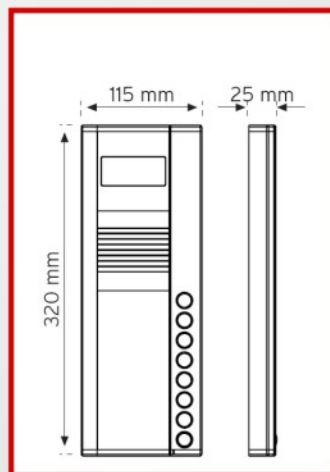

CEASEFIRE SECURITY VDP APARTMENT MODEL - ANALOGUE MODULE

Multi system button type color entrance door panel

Features

- Pinhole color camera
- 86° camera angle
- Camera view lighting
- Surface mounting
- Lighting button with LED
- ± 10° Adjustable camera angle
- Opens only with special key
- Ip44 protection standard
- CE Certified

They come with Doors Panel rain proof attachment

Specifications

Camera	Color
Operating Voltage	From Central
Door Open Button	Non existing
Light Timer Button	Non existing
Operating Temperature	-20°C / +40°C
TSE	Non existing
Standard Compliance	Non existing
CCTV	Non existing
Settings	Existing

Dimensions

Operating Voltage

From central unit

Camera

Color

Setting

62

Operating temperature